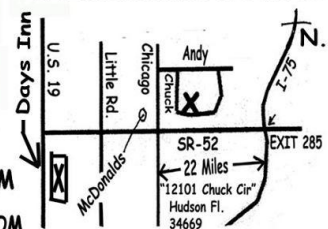

A WEEKEND AT THE MUSEUM (OF VANNING)
Dec 6th-8th 2019

Due To Museum Space
Limitations All Festivities
Will Be Held At
The Days Inn
10826 U.S. 19
Port Richey FL. 34668

Shuttle Bus rides to
The Museum for tours
Pool Side Live Music &
Tiki Bar
SAT NOON - 10PM
2 BANDS!!
BICKLEY RIVERA,
STEEL PAN BAND
&
THE BEACH BILLIES

BONFIRE
FOOD
MUSEUM TOURS
DASH PLAQUES
EVENT SHIRTS
UGLY SWEATER
CONTEST

FOR MORE INFO:
SURFERJO2@AOL.COM
727-863-7033
MUSEUMOFVANNING.COM

DAYS INN
DISCOUNT RATE
$54.95 per night
For Reservations call
727-869-9999

EVENTS
THUR.
PUB CRAWL
FRI. NIGHT
PIZZA PARTY
SAT. MORN.
BREAKFAST
SAT. EVENING

BRING A COVERED DISH
$20.00 PER PERSON DONATION
$15.00 FOR MUSEUM MEMBERS
INCLUDES ALL ACTIVITIES
ENTERTAINMENT & 3 MEALS